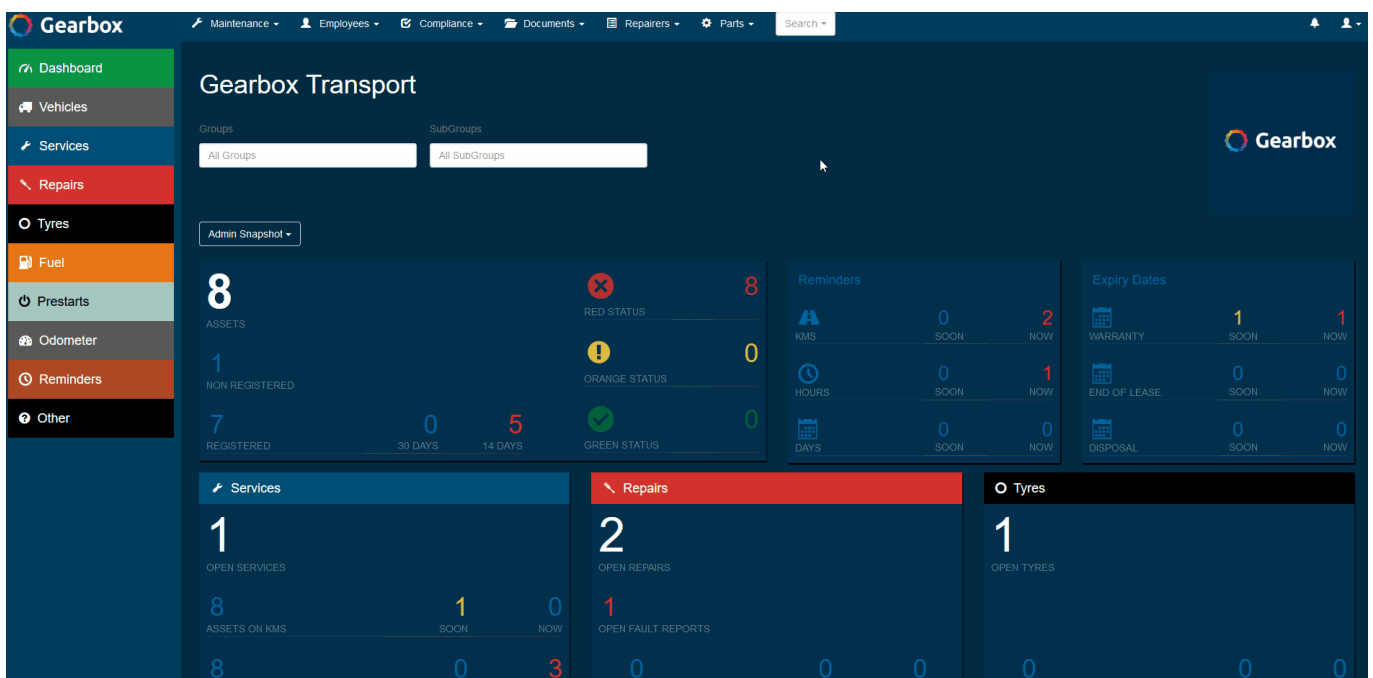

Maintenance Calendar

Gearbox provides a number of dashboards under the [Maintenance Module](#), one of them being the Maintenance Calendar. This is not necessarily a dashboard, however a redirect to the Services Schedule page. The Service Schedule is a calendar view where you can organise and arrange open Services, Repairs, Tyres, Vehicle Reminders, and Inspections on or across multiple dates and times.

Maintenance Calendar

The Maintenance Calendar dashboard is one of many [Maintenance Dashboards](#) that Gearbox contains to provide better visibility when managing your fleet. If you have any queries or require any assistance with Gearbox please contact our [Support Team](#).