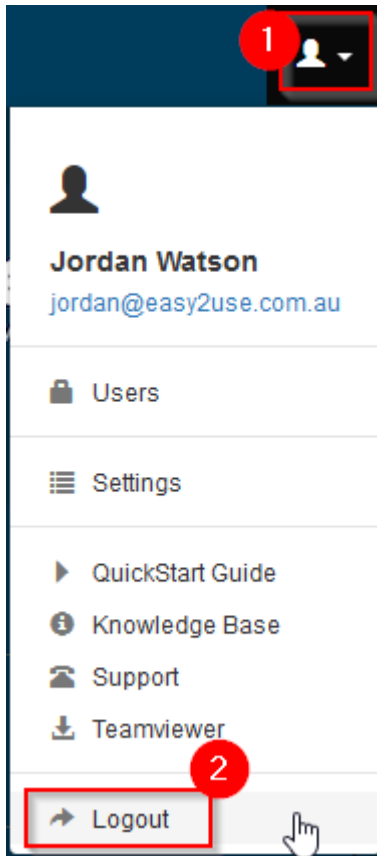

To logout of Gearbox, click your username (1) on the left-hand side of the screen and select Logout (2):

You will be returned to <https://www.gearbox.website/> where you can login again

[< Back to Knowledge Base](#)